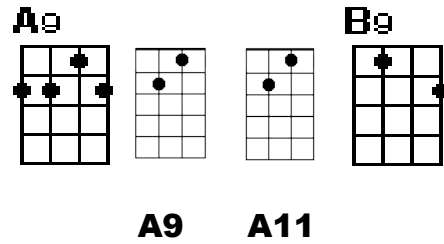

Twilight Time

Music: Morty & al Nevins Lyrics: Buck Ram

D
Heavenly shades of light are falling,
F#7
it's Twilight Time.
Bm7
Out of the mist your voice is calling,
D **D7**
it's Twilight Time.
G **Gm** **D** **B9**
When purple colored curtains mark the end of day,
E7 **A11 A9**
I hear you, my dear at Twilight Time.